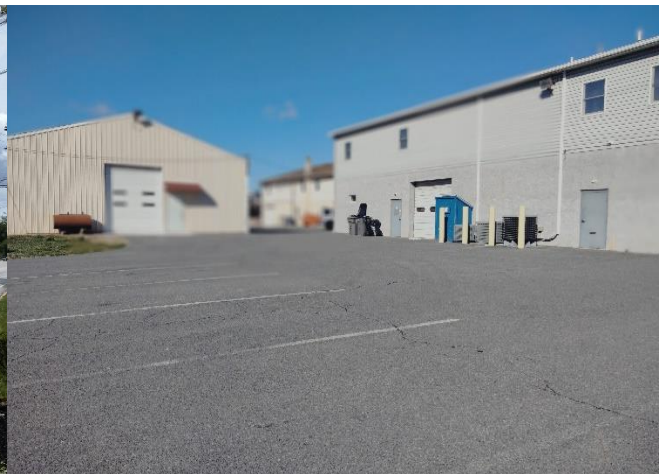

INVESTMENT PROPERTY FOR SALE

Route 100 North Coventry Township, Chester County, PA

Have you ever heard, **location, location, location**? This is a location: Wawa, Starbucks. possible Sheetz.

One real estate parcel containing approximately 3.02 acres which fronts Route 100 and includes 3 buildings (23000 sq feet) and 4 tenants, boosting 100% occupancy.

Or

Two real estate parcels containing approximately 4.46 acres including the parcel above. The second parcel sits behind first and is also zoned C-1.

INFORMATION DEEMED RELIABLE BUT NOT GUARANTEED
FOR MORE INFORMATION CONTACT **JIM WATTERS 610-574-6271**